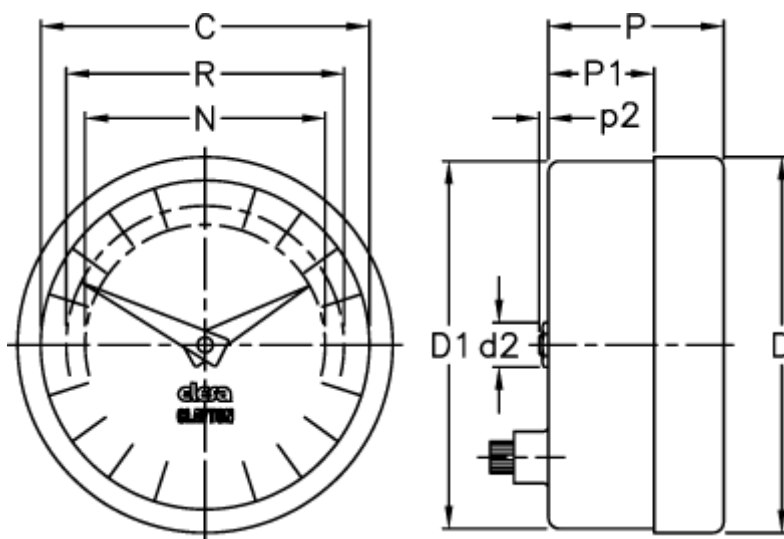

Article number: 2307024021

Description: E+G Positive drive indicator
PA01-0004-D

Measures

C = 42

R = 37

D = 49.6

D1 = 48.3

d2 = 8

N = 30

P = 30

P1 = 20.5

p2 = 1.6